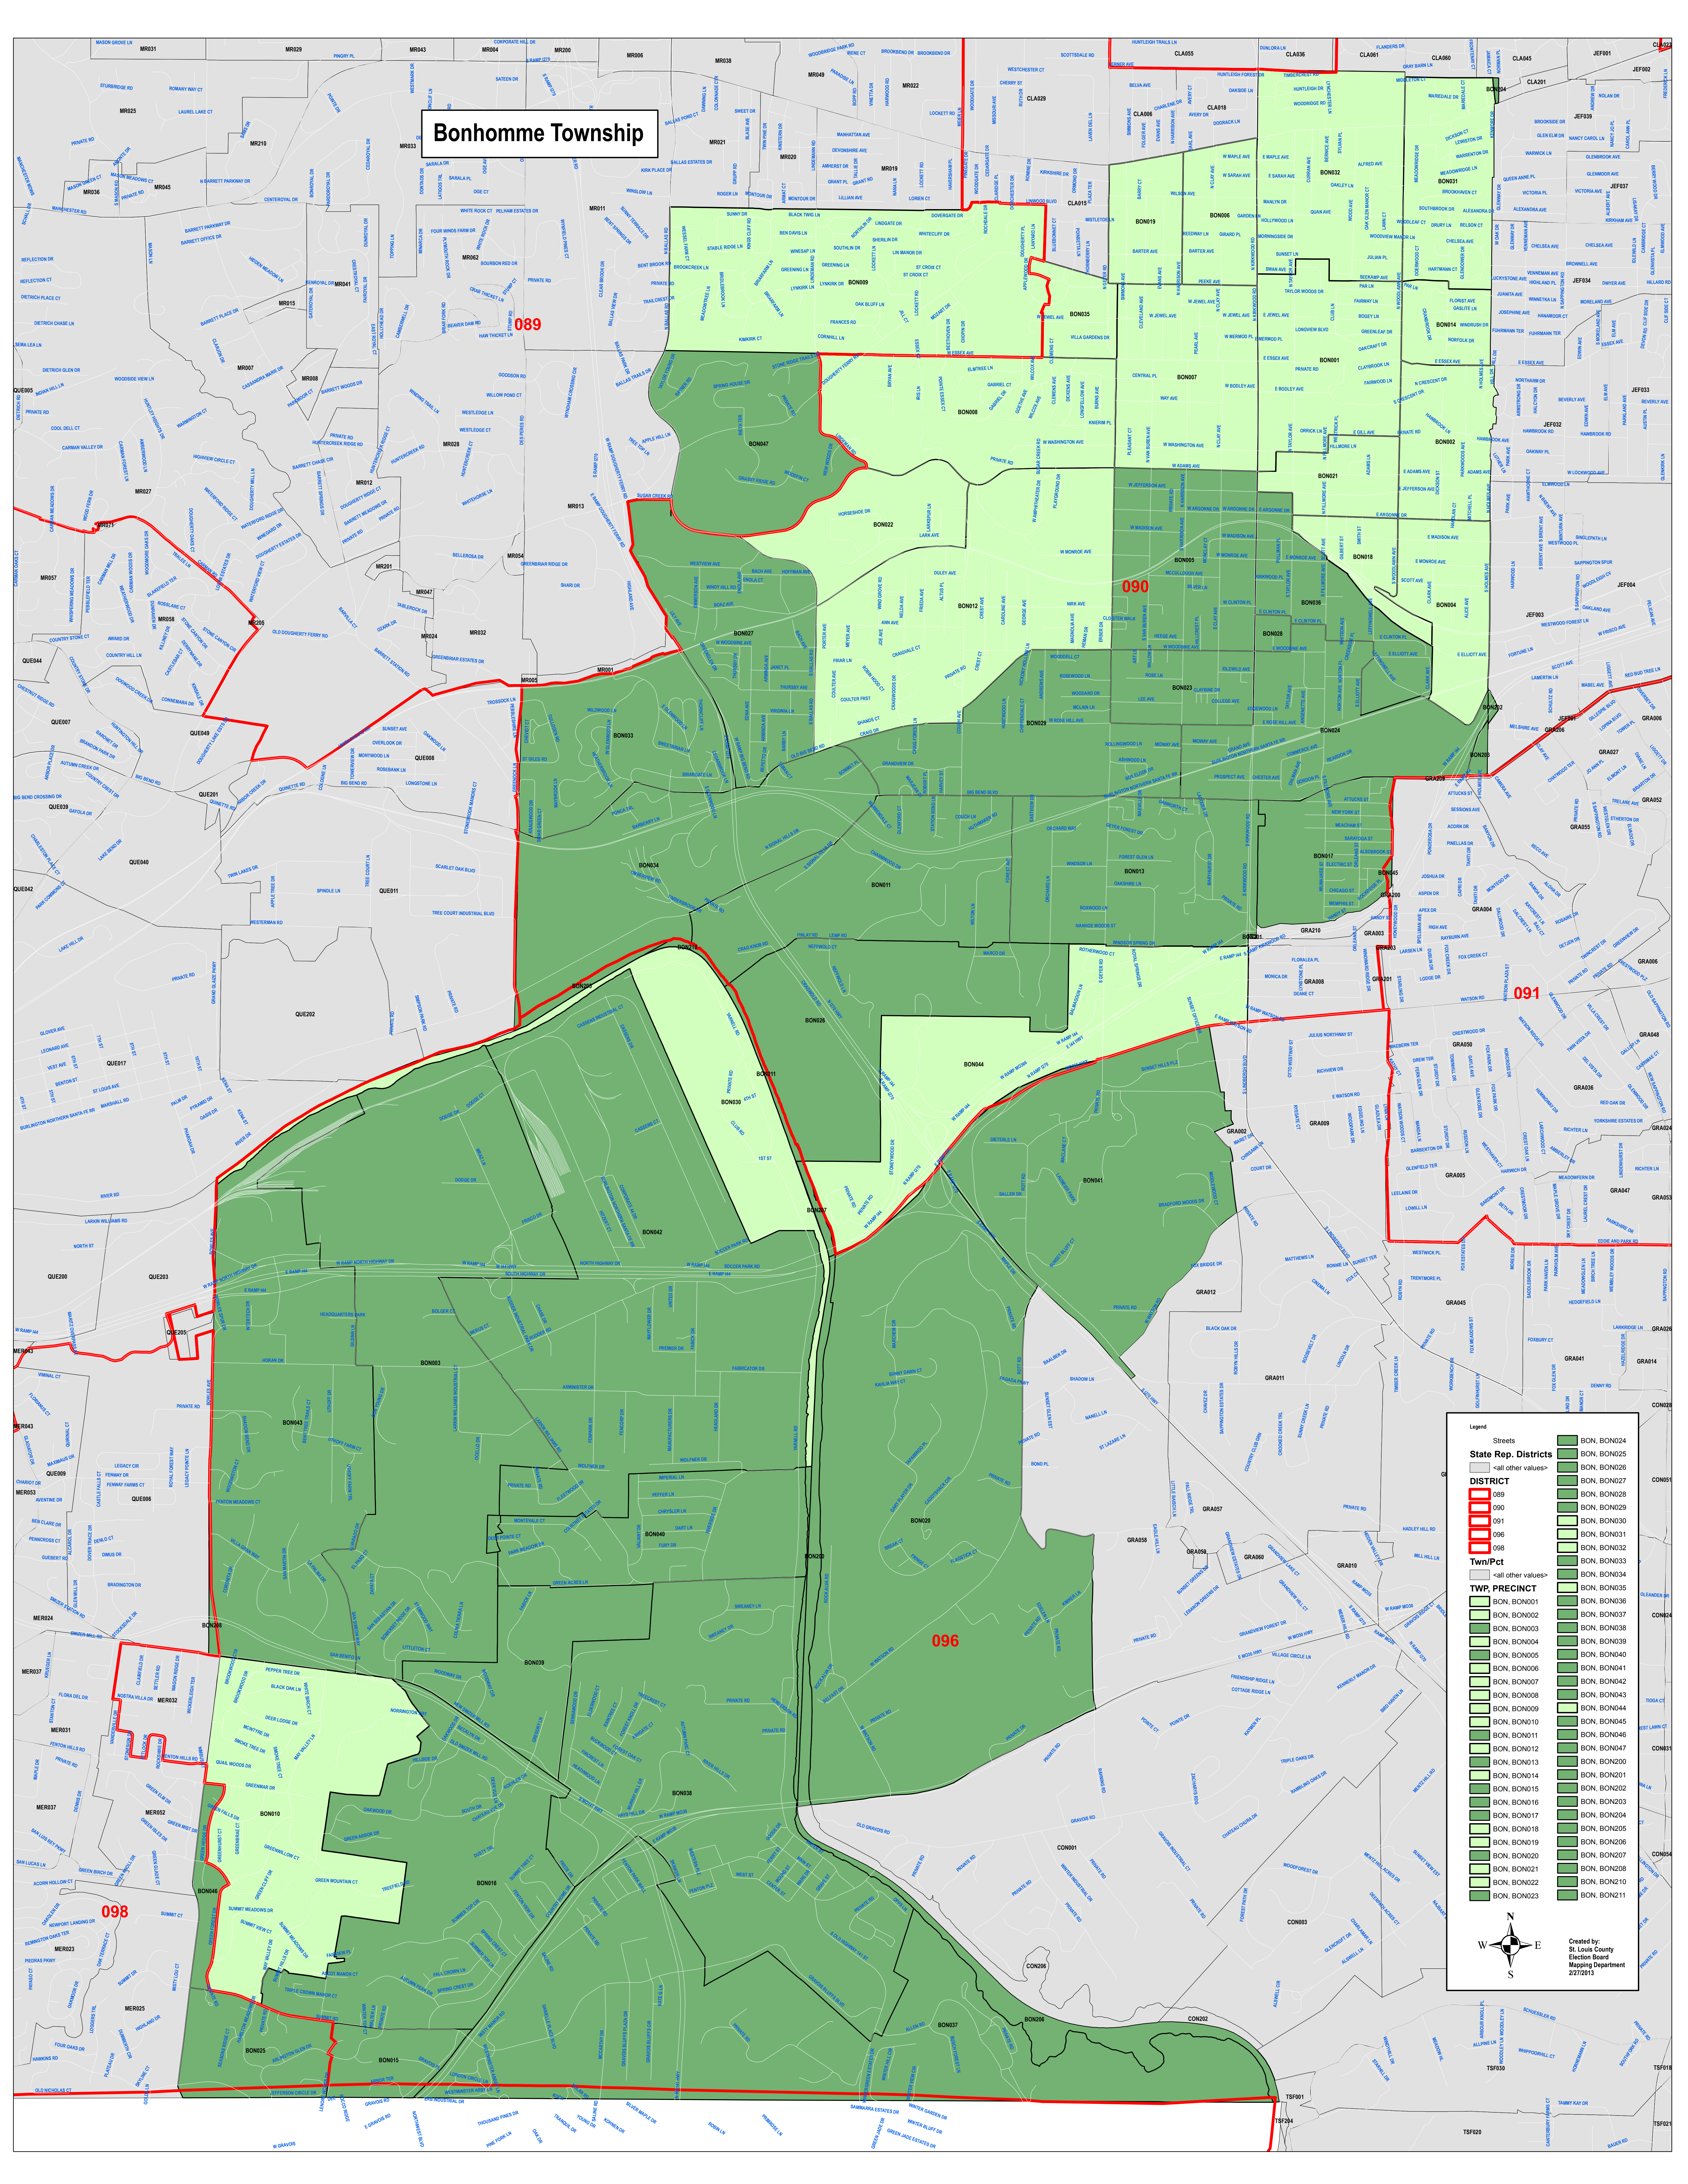

# Bonhomme Township

**Legend**

Streets

State Rep. Districts

DISTRICT

Twn/Pct

TWP. PRECINCT

Created by:  
St. Louis County  
Election Board  
Mapping Department  
2/27/2013